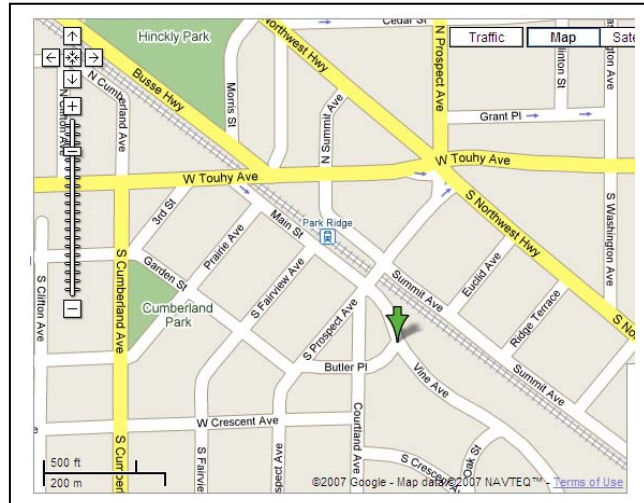

Picnic!

Bring snacks and drinks, or enjoy the tasty treats at the new Jason's Deli (608 W Touhy), Al's Italian Beef (33 S Northwest Hwy), Plush Pup (on Summit & Prospect), Vine Street Deli (across from the park), Panino's Pizza (28 S Fairview), Sushi Express, Subway or Einstein Bagel (one block north on Prospect), or a few other places scattered throughout the neighborhood.

Ice Cream!

After the concert, everyone is invited to Marcia & Tony's for a good old fashioned ice cream social! Please RSVP so they know how much ice cream to churn!

Maps & Directions -- Please turn page
Marcia's cell phone -- 773-329-3907

To the Concert (Hodges Park): Take 294 or 94 to Touhy Avenue. (Or take 90 to Harlem, then drive north to Touhy). Drive to the six-corner intersection in downtown Park Ridge where Touhy crosses Northwest Highway and Prospect Avenue. Turn southeast on Northwest Highway then make the first or second right (onto Euclid or Ridge). Drive one short block to the dead end (Summit) and park on the tracks along Summit, or in the nearby city lot on Euclid. Walk across the tracks at Prospect, and join us at the park in front of City Hall, 505 Butler Place, Park Ridge, IL.

To the Ice Cream Social (Marcia & Tony's): After the concert, follow the crowd over to Marcia & Tony's house. To meet us there, call Marcia in advance for directions (cell: 773-329-3907).